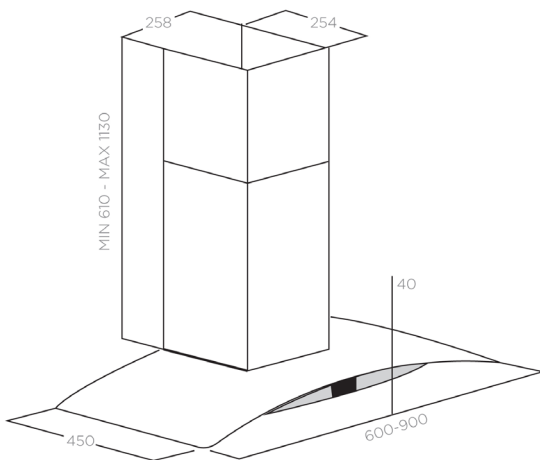

ARCH Wall Mounted Cooker Hood

Duct-Out

FEATURES

Grease aluminium filter included

DIMENSIONS

Available in 2 sizes:

W: 600 mm

W: 900 mm

LIGHTING

Type: HALO 2x20 W

PERFORMANCE

Controls: 3s Mechanical push button

Min-Max airflow: 900 m³/h

Min-Max noise level: 62 db(A)

Total absorption: 270 W

Duct size: 120-150 mm