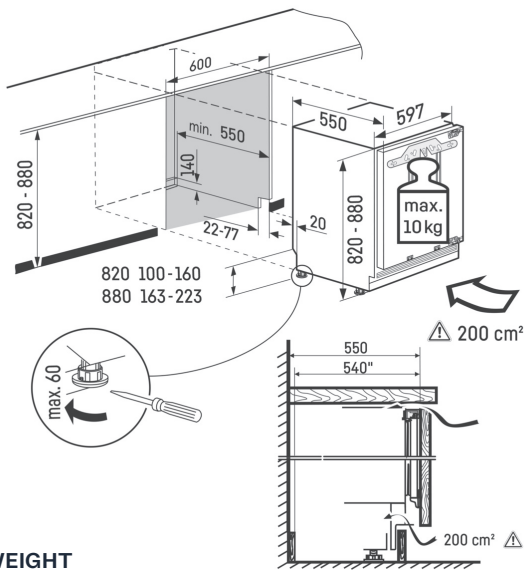

WEIGHT

33.3 kg

INSTALLATION

Door assembly: Fixed door
Max. kitchen unit door weight: 10
Door hinges: Right reversible
Door opening angle: 115°
Height-adjustable feet: 4
Base ventilation

FINISH
White

Despite careful data management, our brands reserve the right to make changes, and discrepancies may occur.

MVP APPLIANCES

Head Office / Showroom Dubai
PO Box 37959, Dubai
+971 4 380 9490

Showroom Abu Dhabi
PO Box 28239, Abu Dhabi
+971 2 444 6160

Service Center
UAE 600 555 602

MVPAPPLIANCES.COM